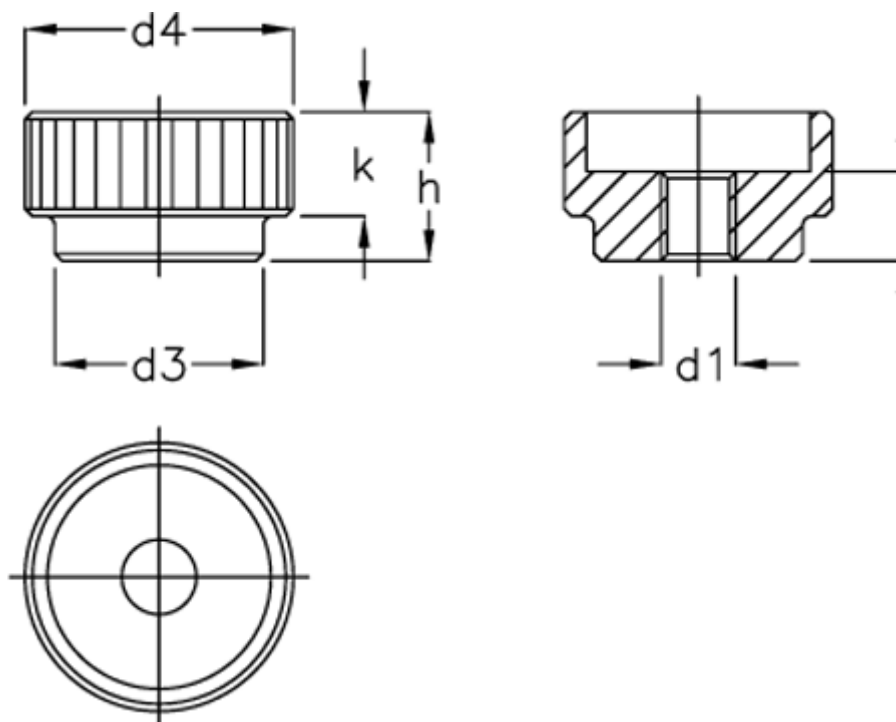

Article number: 207075091

Description: E+G Knurled nut DIN 6303-M6-A-NI

## Measures

$d1 = M 6$

$d3 = 16$

$d4 = 24$

$h = 14$

$k = 10$

$l = 8$